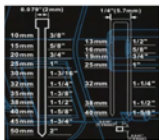

IRON HORSE

FEATURES:

- COMBINATION GUN SHOOTS 2" BRAN NAILS OR 1-5/8" STAPLES
- 360° ADJUSTABLE EXHAUST
- ONE PIECE DRIVER BLADE SYSTEM
- COMFORT GRIP RUBBER HANDLE
- ADJUSTABLE DEPTH SETTINGS
- NON-MARRING SAFETY CONTACT
- ERGONOMICALLY ENGINEERED BODY
- BLOW MOLDED PLASTIC CARRY CASE
- FULL COLOR TRI-LINGUAL RETAIL PACKAGE

SPECIFICATIONS:

- OPERATING PRESSURE: 70-110 PSI
- CAPACITY: 100 PCS.

18 GAUGE 2-IN-1 BRAD NAILER & STAPLER

Tool Weight:
2.97 lb.

IH-NS2